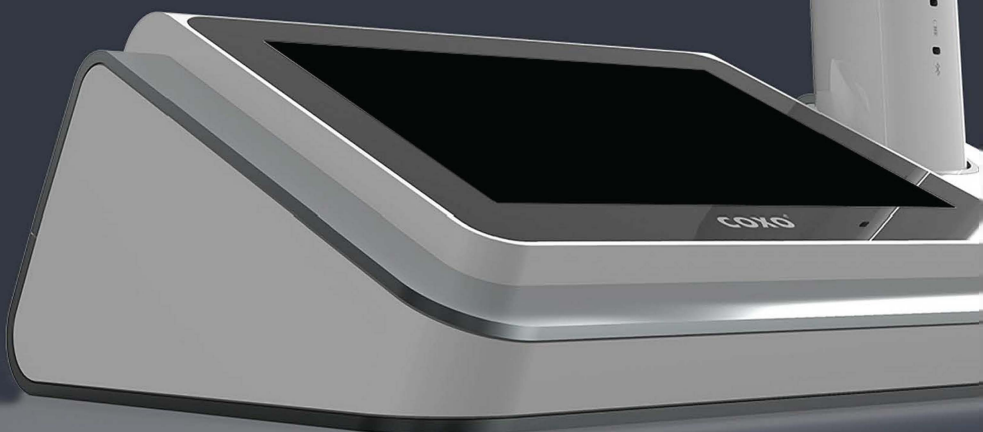

C-SMART Pilot

True wireless Endo motor
with Apex locator

Appropriate slope to
ensure clear observation
from all angles

5 inch **Colorful** Screen

7 mainstream bands

30+ Endo file systems

200+ Endo file parameter

Multi-Function Buttons

Start/Stop
Forward/Reverse

Apex test
indicator light

Power indicator light

Bluetooth indicator light

ON/OFF
File system selection

Powerful Bluetooth

10m effective distance

Apex locator bulit in the handle

Just plug in test wire and use,
get rid of the main machine,
get rid of inconvenient

Integrated insulation
Contra angle

Built in root
measurement
buckle

Old one

Built in LED