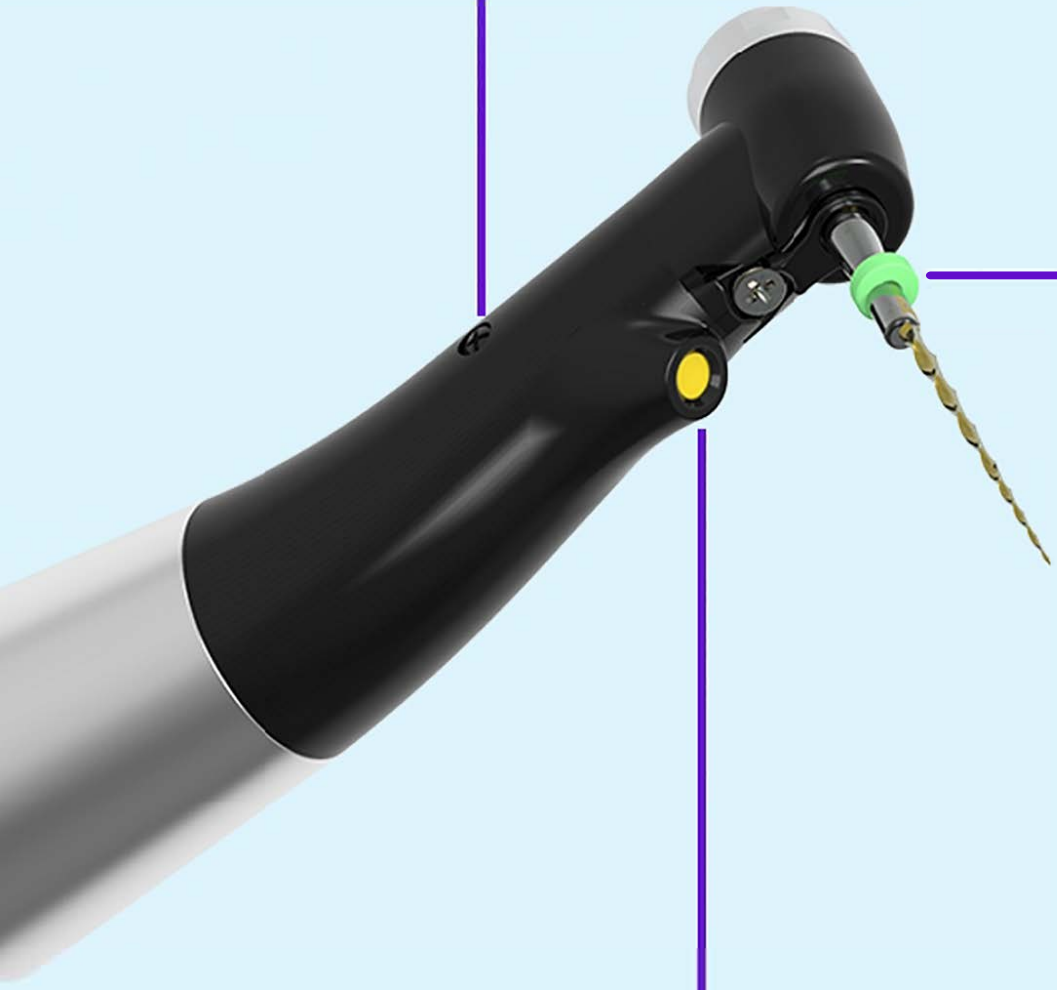

C-SMART Pilot

True wireless Endo motor
with Apex locator

Appropriate slope to
ensure clear observation
from all angles

5 inch **Colorful** Screen

7 mainstream bands

30+ Endo file systems

200+ Endo file parameter

Multi-Function Buttons

Start/Stop
Forward/Reverse

Apex test
indicator light

Power indicator light

Bluetooth indicator light

ON/OFF
File system selection

Powerful Bluetooth

10m effective distance

Sound and light remind
Effectively avoid wrong
connection

Handpiece
Model: H-100
© 2023

Imported Motor

Powerful · Mute · Longlife

Speed

Torque

**150-1000
RPM**

**0.6-3.9
N.CM**

Apex locator bulit in the handle

Just plug in test wire and use,
get rid of the main machine,
get rid of inconvenient

Integrated insulation
Contra angle

Built in root
measurement
buckle

Old one

Built in LED