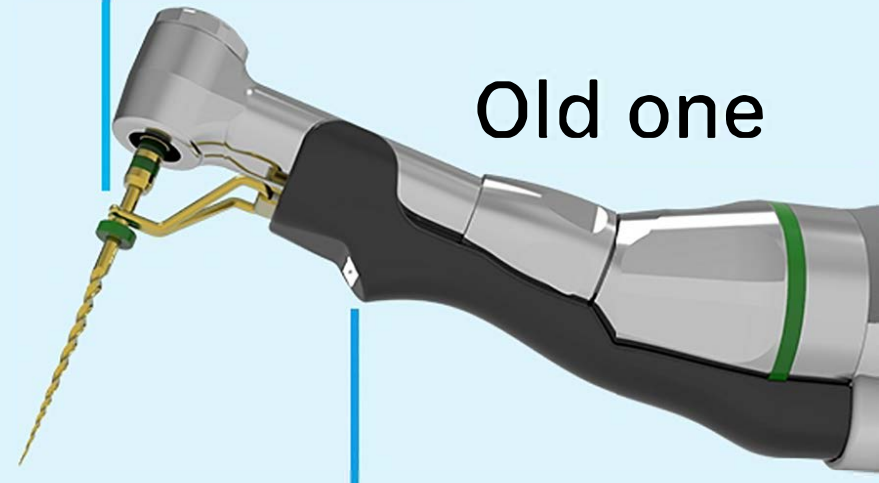

C-SMART Pilot

True wireless Endo motor
with Apex locator

Appropriate slope to
ensure clear observation
from all angles

5 inch **Colorful** Screen

7 mainstream bands

30+ Endo file systems

200+ Endo file parameter

Multi-Function Buttons

Start/Stop
Forward/Reverse

Apex test
indicator light

Power indicator light

Bluetooth indicator light

ON/OFF
File system selection

Powerful Bluetooth

10m effective distance

Apex locator bulit in the handle

Just plug in test wire and use,
get rid of the main machine,
get rid of inconvenient

Integrated insulation
Contra angle

Built in root
measurement
buckle

Old one

Built in LED