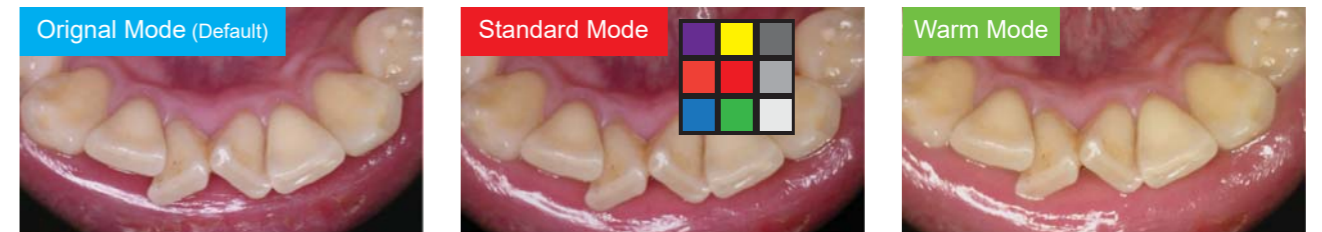

### FHD image support

The device shows FHD (1080p) in live image supported by a 5M sensor.

Full HD

Original image

HD

### Color impressions

Adjust the color impression on camera to fit different monitors or screen.

Same color chart image with xrite