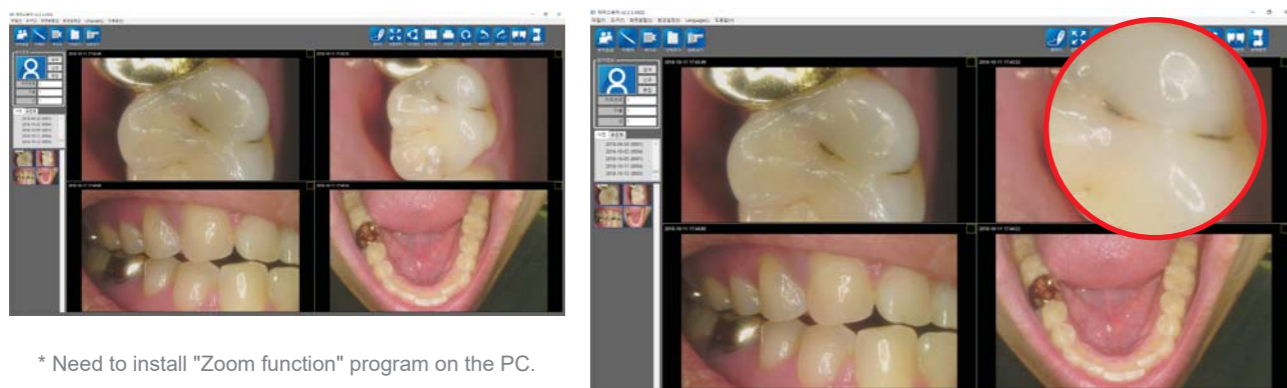

### Zoom function

Ability to enlarge the image with zoom feature to support user convenience.

\* Need to install "Zoom function" program on the PC.

## Image quality

- Macro to infinity**  
Camera is able to focus from macro mode (close) to infinity that includes a full arch and face shot.
- Auto-focus**  
Camera is able to focus in any position not only inside of oral cavity but also full arch and face shot.
- FHD image support**  
The device shows FHD (1080p) in live image supported by a 5M sensor.
- Color impressions**  
Adjust the color impression on camera to fit different monitors or screen.
- Black&White function**  
Capture and save X-ray film image to PC