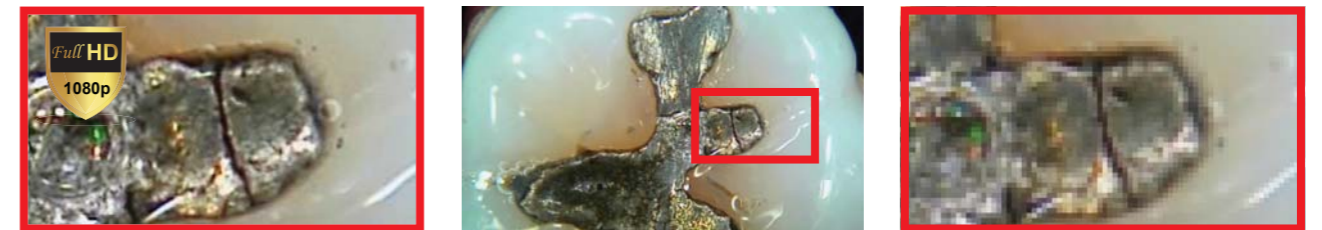

Original image

HD

FHD image support

The device shows FHD (1080p) in live image supported by a 5M sensor.

Full HD